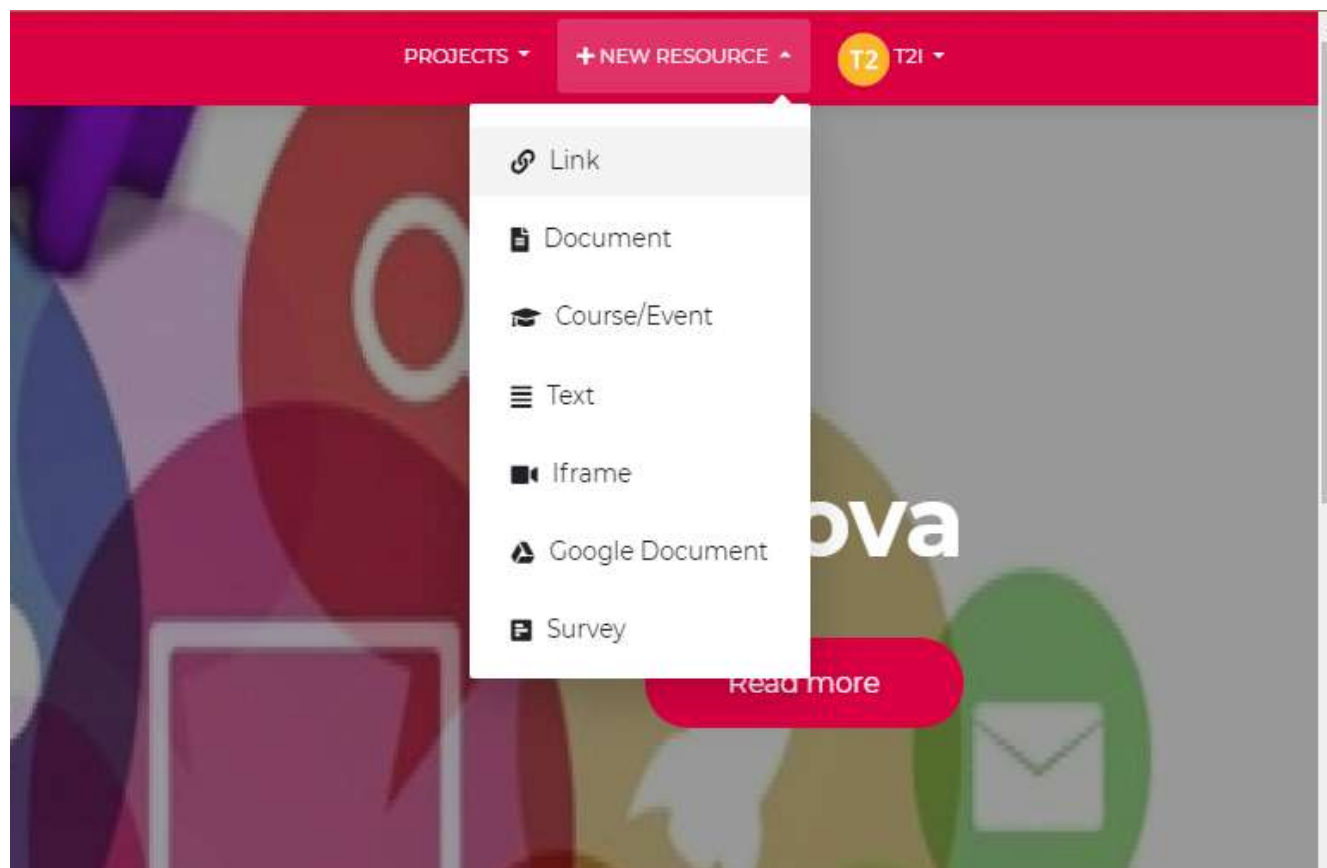

Adding resources